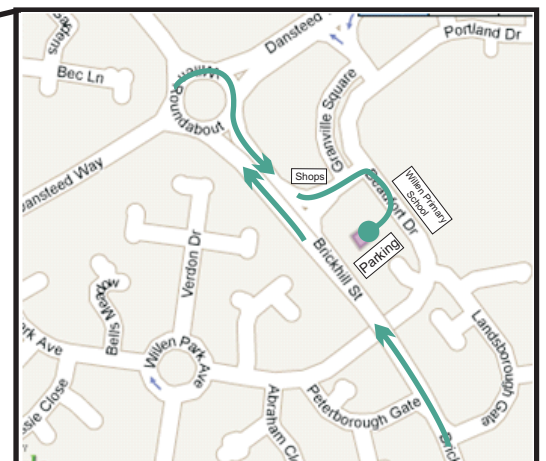

**Directions from Junction 14 M1 Motorway**

- Exit at Junction 14. Follow A509 signposted CENTRAL MILTON KEYNES
- At Northfield Roundabout take 3rd exit onto the A509 signposted Milton Keynes (North, West, Central), Buckingham (H5 Portway)
- Continue at next roundabout on the A509 (2nd exit) (H5 Portway)
- At roundabout take 3rd exit onto V10 Brickhill Street
- At next roundabout take 4th exit back onto Brickhill St. and immediately take the slip road left. Turn right onto Beaufort Drive
- LCS Academy building is located on the right hand side behind Rowlands Pharmacy.

**Parking for delegates**

Parking is available in the marked areas to the *left* handside of the Rowlands Pharmacy building. Please do not park in front of the GP surgery.

**Entrance to LCS Academy**

The entrance is at the side of the building behind Rowlands Pharmacy.

**Travelling by Train**

Central Milton Keynes rail station is approximately a 10 minute journey by taxi from the LCS Academy.