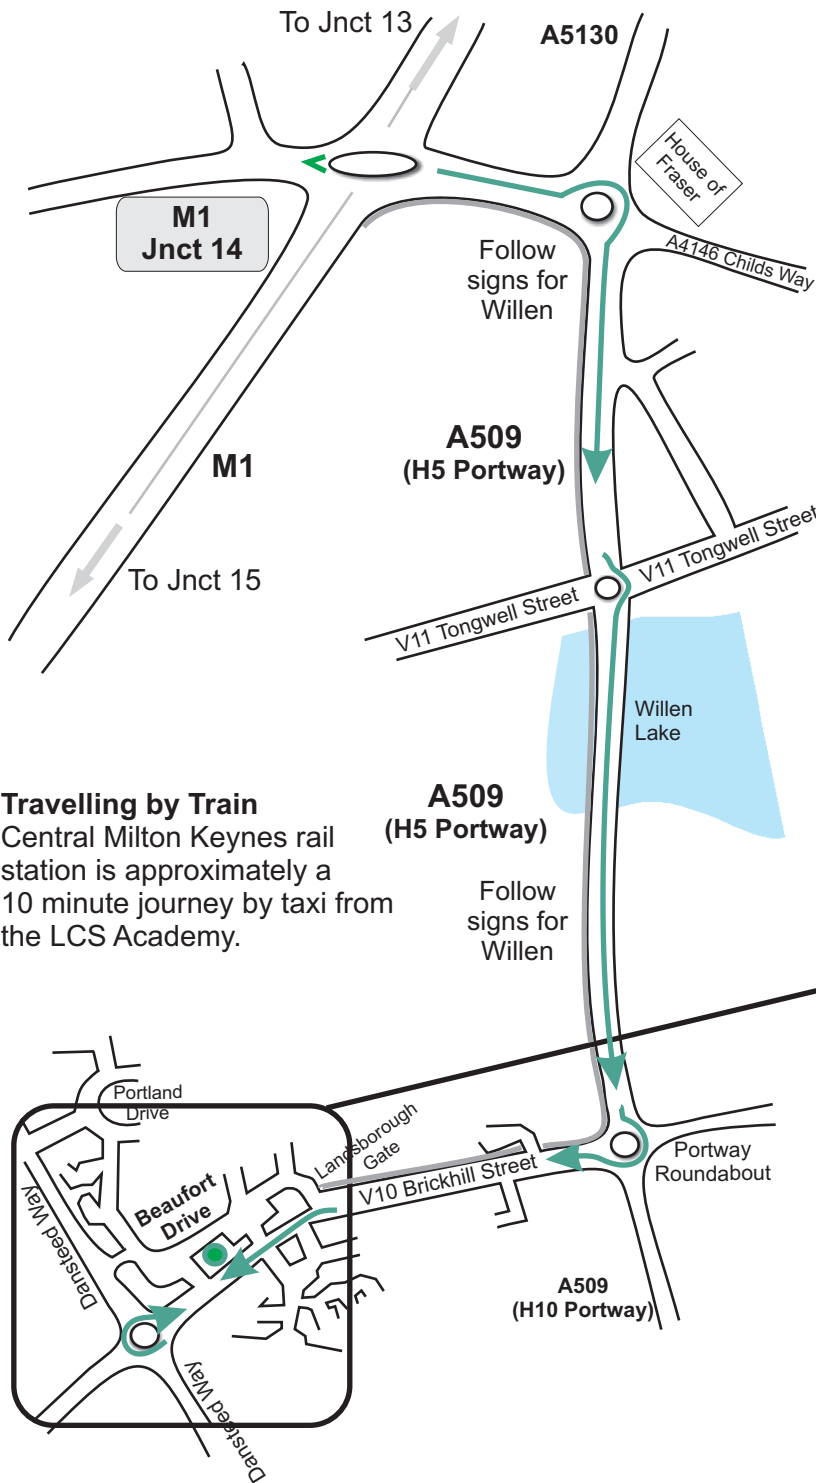

**Directions from Junction 14 M1 Motorway**

- Exit at Junction 14. Follow A509 signposted CENTRAL MILTON KEYNES
- At Northfield Roundabout take 3rd exit onto the A509 signposted Milton Keynes (North, West, Central), Buckingham (H5 Portway)
- Continue at next roundabout on the A509 (2nd exit) (H5 Portway)
- At roundabout take 3rd exit onto V10 Brickhill Street
- At next roundabout take 4th exit back onto Brickhill St. and immediately take the slip road left. Turn right onto Beaufort Drive
- LCS Academy building is located on the right hand side behind Rowlands Pharmacy.

**Parking for delegates**

Parking is available in the marked areas to the *left* handside of the Rowlands Pharmacy building. Please do not park in front of the GP surgery.

**Entrance to LCS Academy**

The entrance is at the side of the building behind Rowlands Pharmacy.